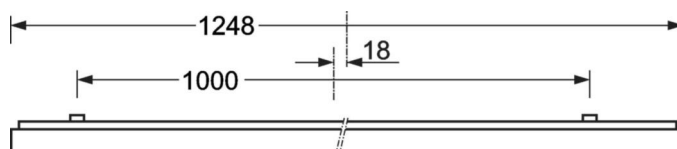

Surface-mounted luminaire - Micro-prismatic diffuser - direct distribution

Steel sheet enclosure, powder-coated rectangular cross-section, integrated Quicklock quick-mount bracket system with catch hook and safety rope for simple and quick mounting; Housing colour silver grey/white aluminium RAL 9006; Homogeneous direct light distribution for VDU-compatibility in accordance with DIN-EN 12464-1; glare reduction through microprism diffuser with special "multilayer" technology and optimised light deflecting foil; Easy installation of the connection, directly on the top of the luminaire with a terminal cover cap. Electrical connection via 5-pole connection terminal with plug-in contacts.. If required, an AVA-MH universal mounting aid is available as an accessory. Surface-mounted luminaire for ceiling installation;

## MECHANICS

Housing colour	silver grey/white aluminium RAL 9006
Dimensions (LxWxDxH)	1248mm x 354mm x 62mm
Weight (net)	6.12kg
Cable entry KE (X/Y)	0mm/0mm
Type of installation	Ceiling-mounted single installation, Ceiling-mounted trunking installation

## Dimensions

---

L	1248 mm	Length
B	354 mm	Width
H	62 mm	Height
A1	1000 mm	Mounting distance single mounting
A3	248 mm	Mounting distance between luminaires in a light run arrangement
A4	240 mm	Mounting distance (width)
X	0 mm	Distance cable infeed to the center of the luminaire on the X-axis
Y	0 mm	Distance cable infeed to the center of the luminaire on the Y-axis