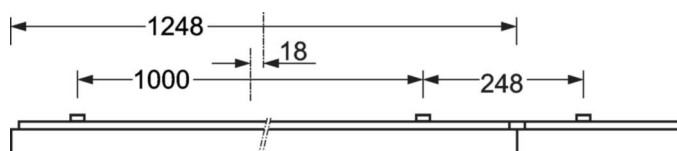

## MECHANICS

Housing colour	silver grey/white aluminium RAL 9006
Dimensions (LxWxDxH)	1248mm x 354mm x 62mm
Weight (net)	6.12kg
Cable entry KE (X/Y)	0mm/0mm
Type of installation	Ceiling-mounted single installation, Ceiling-mounted trunking installation

## Dimensions

---

L	1248 mm	Length
B	354 mm	Width
H	62 mm	Height
A1	1000 mm	Mounting distance single mounting
A3	248 mm	Mounting distance between luminaires in a light run arrangement
A4	240 mm	Mounting distance (width)
X	0 mm	Distance cable infeed to the center of the luminaire on the X-axis
Y	0 mm	Distance cable infeed to the center of the luminaire on the Y-axis