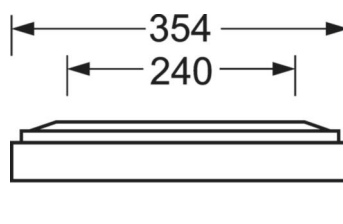

## MECHANICS

Housing colour	silver grey/white aluminium RAL 9006
Dimensions (LxWxDxH)	1248mm x 354mm x 62mm
Weight (net)	6.12kg
Cable entry KE (X/Y)	0mm/0mm
Type of installation	Ceiling-mounted single installation, Ceiling-mounted trunking installation

## Dimensions

---

L	1248 mm	Length
B	354 mm	Width
H	62 mm	Height
A1	1000 mm	Mounting distance single mounting
A3	248 mm	Mounting distance between luminaires in a light run arrangement
A4	240 mm	Mounting distance (width)
X	0 mm	Distance cable infeed to the center of the luminaire on the X-axis
Y	0 mm	Distance cable infeed to the center of the luminaire on the Y-axis