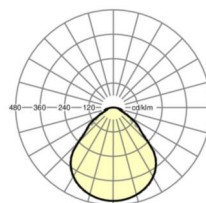

CHARACTERISTICS

Order number	65714026175
EAN number	4020863479160
Commodity code	94051190
Certification mark	IP 20, Protection class I, VDU 65° < 3000, ENEC10 VDE, F, Indoor, CE
Impact resistance (IK rating)	IK03
Ambient temperatur	ta 25°C
Special properties	Ready for IoT
Warranty period	5 years
State funding programs	BEG - Federal funding for efficient buildings (valid only for Germany)

ELECTRICAL ENGINEERING

Controller	Electronic driver DALI2 (1 pcs.)
System output	37W
Mains voltage	230V/50Hz
Circuit breakers (inrush current)	13 pieces/B10, 24 pieces/B16, 25 pieces/C10, 40 pieces/C16
Energy efficiency class/light source	C

LIGHTING TECHNOLOGY

Placement	LED, Colour rendering/Light colour CRI ≥ 80 / 4000K
Colour tolerance (MacAdam)	3SDCM
Photobiological safety (Luminaire)	RG0
Nominal luminous flux	5283lm
LED service life	100000h L80/B10 (Tq 25°C), 50000h L90/B50 (Tq 25°C)
Luminaire luminous efficiency	141lm/W
UGR lat./long.	18.5 / 18.7

MECHANICS

Housing colour	silver grey/white aluminium RAL 9006
Dimensions (LxWxDxH)	1248mm x 354mm x 62mm
Weight (net)	6.12kg
Cable entry KE (X/Y)	0mm/0mm
Type of installation	Ceiling-mounted single installation, Ceiling-mounted trunking installation

DEEP-LINK

<https://www.regiolum.de/en/article/65714026175>